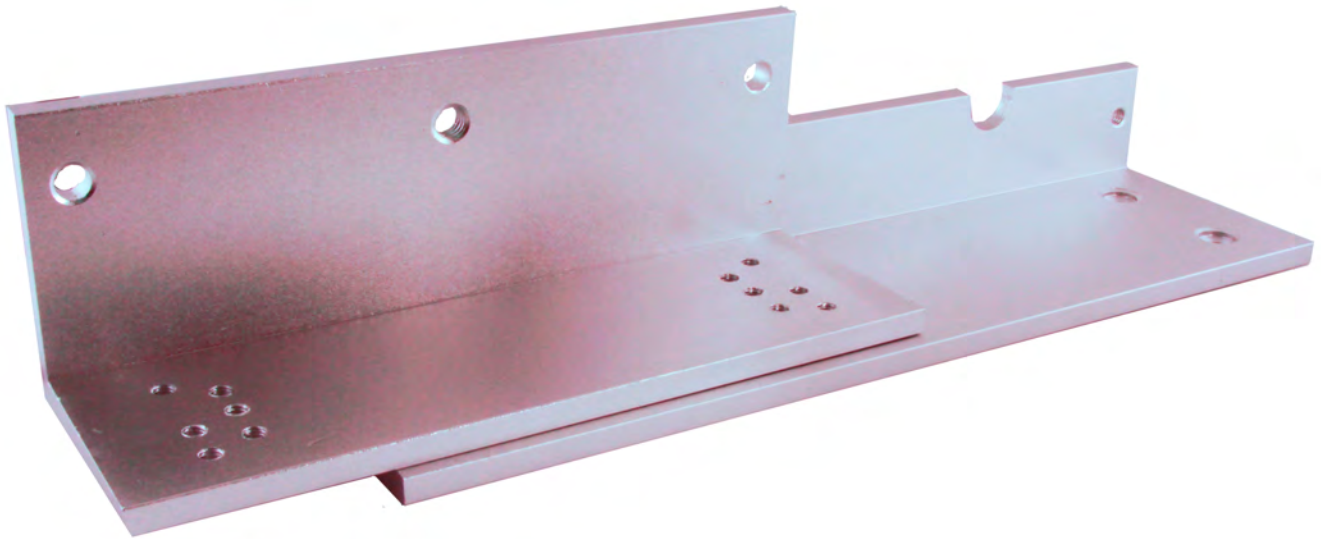

PSG488

Fully Adjustable L Bracket

For - PSG482, PSG483, PSG484 & PSG485

Fully Adjustable L Bracket

For Maglocks with Holding Force of 600lbs

An Adjustable Bracket for Magnetic Lock with Holding Force of 600lbs (280Kg)

- Fully Adjustable L Bracket for Maglocks
- For Mounting on Inward/ Outward Opening Doors
- Aluminium

Dimensions:

Size - 250L x 47W x 30D all mm

Weight = 234g