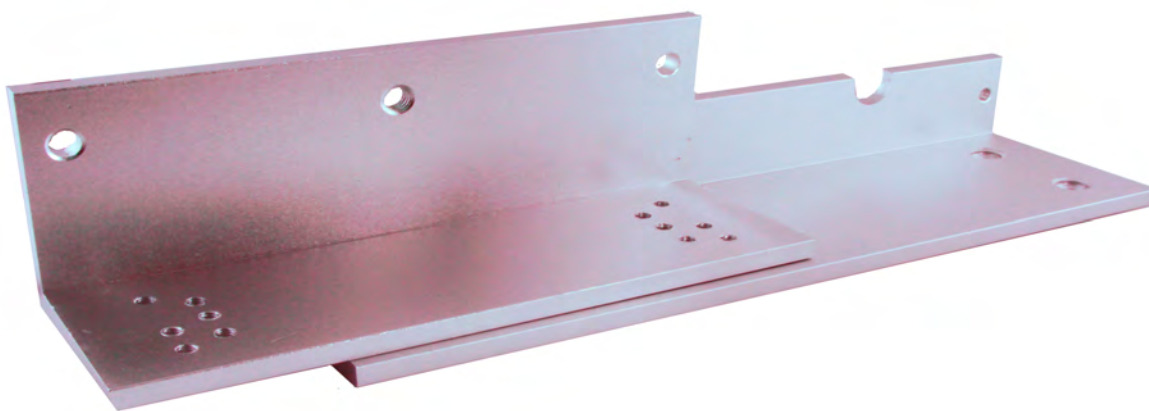

PSG488

Fully Adjustable L Bracket

For - PSG482, PSG483, PSG484 & PSG485

Fully Adjustable L Bracket

For Maglocks with Holding Force of 600lbs

An Adjustable Bracket for Magnetic Lock with Holding Force of 600lbs (280Kg)

- Fully Adjustable L Bracket for Maglocks
- For Mounting on Inward/ Outward Opening Doors
- Aluminium

Dimensions:

Size - 250L x 47W x 30D all mm

Weight = 234g