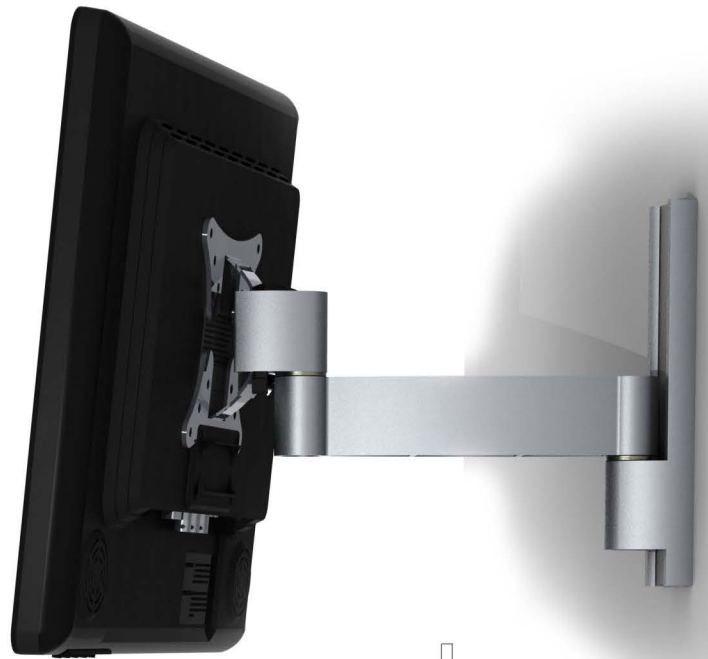

## PSG012

LCD Pan and Tilt Wall Bracket

- Silver Universal Wall Mount Bracket
- Ideal for CCTV Monitors
- Supports Screens up to 24"
- 3-Way Viewing Adjustment
- VESA 50, 75 and 100 Compatible

- Up to 240mm Stand off from Wall
- Supports Screens up to 24"
- 2 Point Horizontal Adjustment
- 15° Tilt Adjustment
- 180° Pan Adjustment
- VESA 50, 75 and 100 Compatible