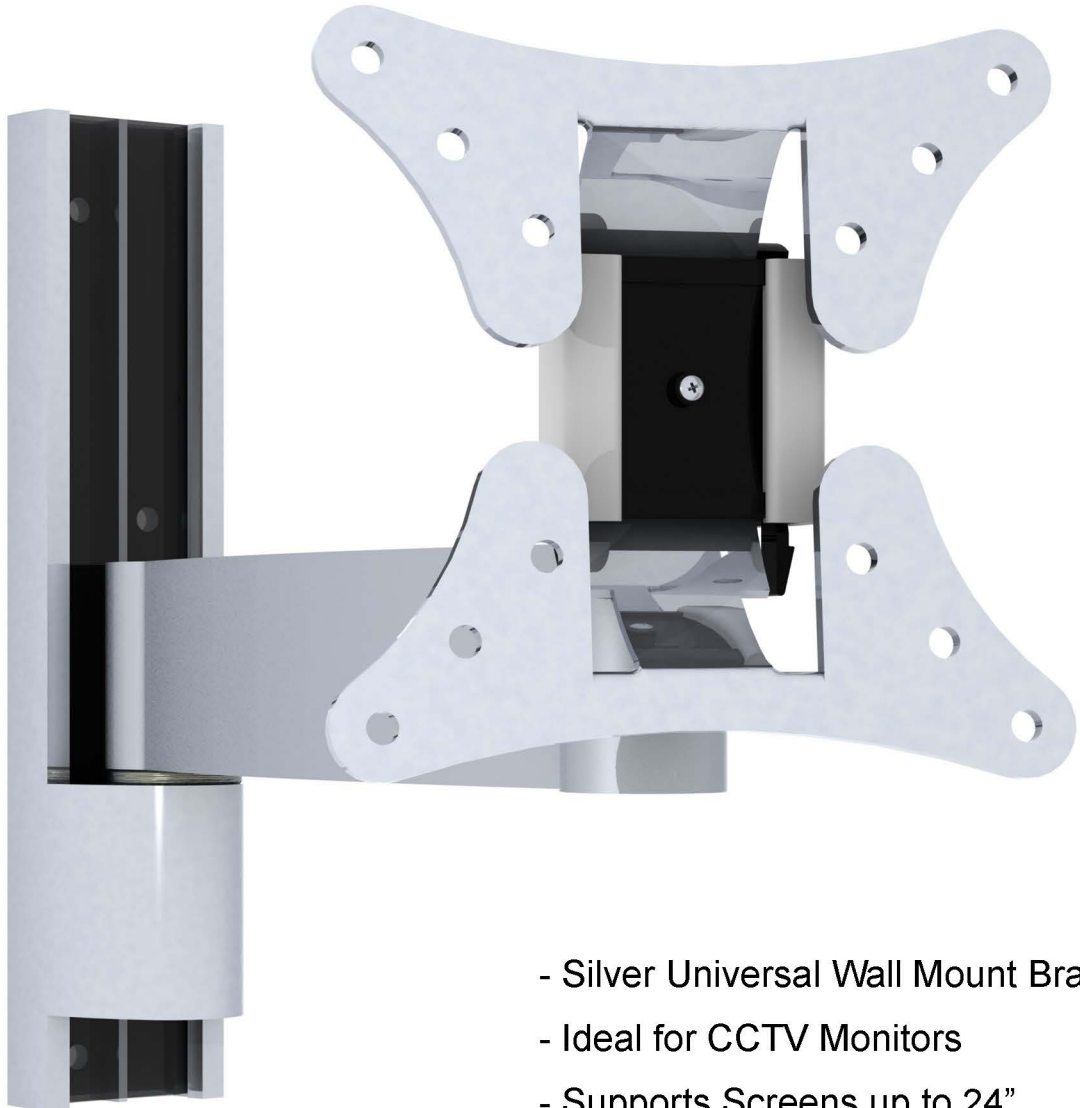

## PSG012

LCD Pan and Tilt Wall Bracket

- Silver Universal Wall Mount Bracket
- Ideal for CCTV Monitors
- Supports Screens up to 24"
- 3-Way Viewing Adjustment
- VESA 50, 75 and 100 Compatible

- Up to 240mm Stand off from Wall
- Supports Screens up to 24"
- 2 Point Horizontal Adjustment
- 15° Tilt Adjustment
- 180° Pan Adjustment
- VESA 50, 75 and 100 Compatible