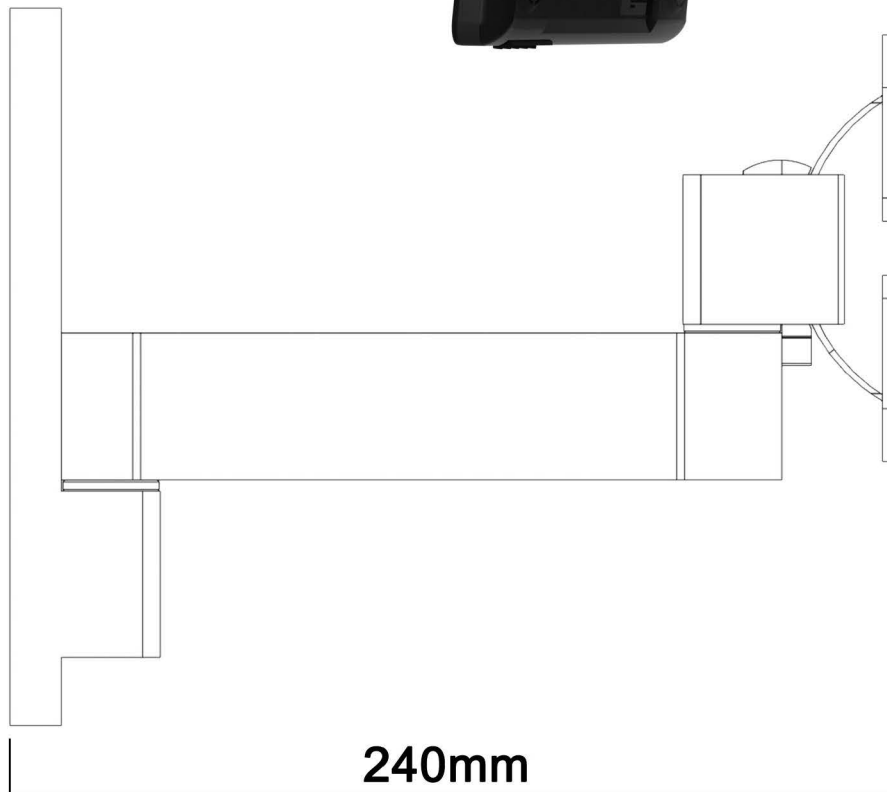

## PSG012

LCD Pan and Tilt Wall Bracket

- Silver Universal Wall Mount Bracket
- Ideal for CCTV Monitors
- Supports Screens up to 24"
- 3-Way Viewing Adjustment
- VESA 50, 75 and 100 Compatible

- Up to 240mm Stand off from Wall
- Supports Screens up to 24"
- 2 Point Horizontal Adjustment
- 15° Tilt Adjustment
- 180° Pan Adjustment
- VESA 50, 75 and 100 Compatible