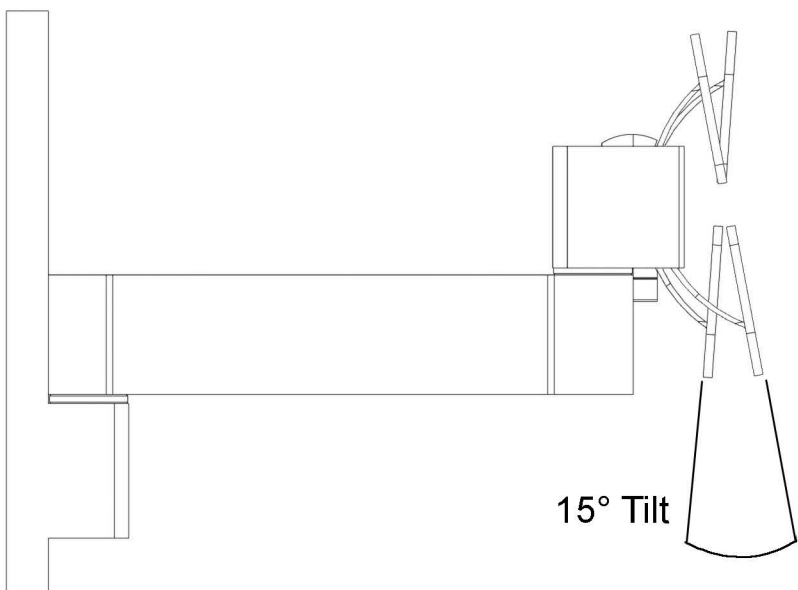

## PSG012

LCD Pan and Tilt Wall Bracket

- Silver Universal Wall Mount Bracket
- Ideal for CCTV Monitors
- Supports Screens up to 24"
- 3-Way Viewing Adjustment
- VESA 50, 75 and 100 Compatible

- Up to 240mm Stand off from Wall
- Supports Screens up to 24"
- 2 Point Horizontal Adjustment
- 15° Tilt Adjustment
- 180° Pan Adjustment
- VESA 50, 75 and 100 Compatible