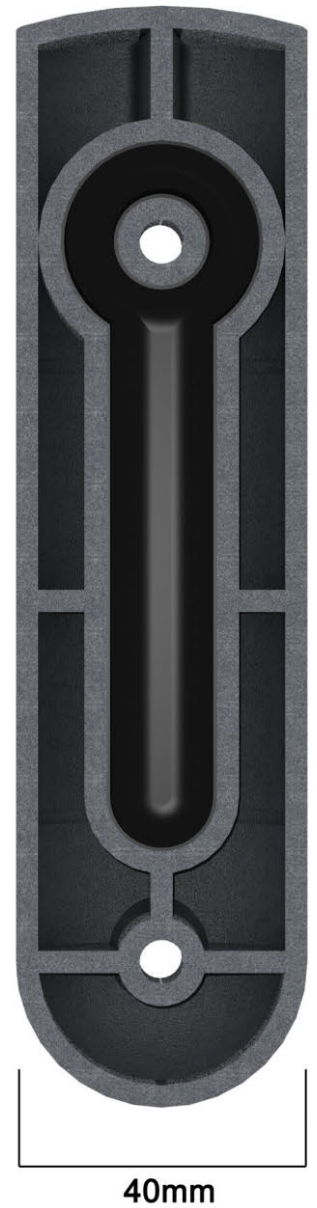

PSG2002

Roller Shutter Contact Grade 2

- Grade 2
- Suitable for Metal and Wooden Doors
- Fix Easily with Screws
- Cast Aluminium Construction
- Stainless Steel Cable Protection
- Cable Length 500mm

500mm Cable Length
Stainless Steel Protection