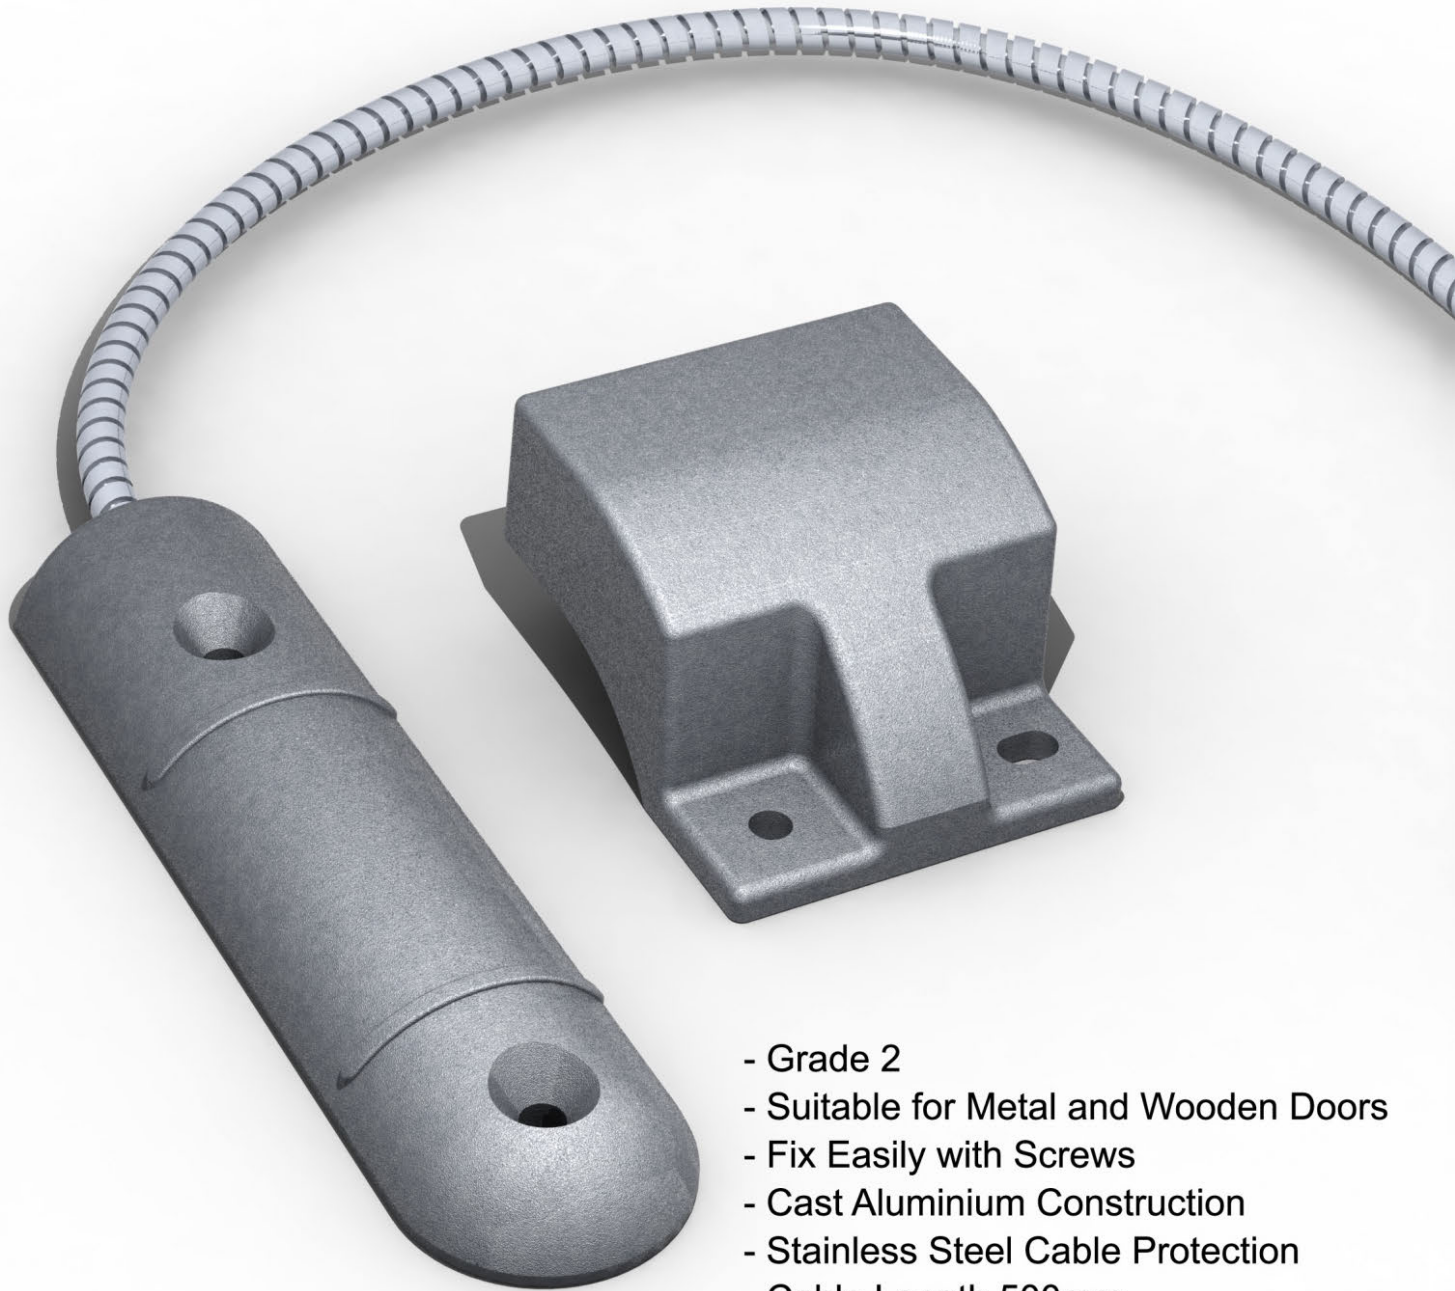

PSG2002

Roller Shutter Contact Grade 2

- Grade 2
- Suitable for Metal and Wooden Doors
- Fix Easily with Screws
- Cast Aluminium Construction
- Stainless Steel Cable Protection
- Cable Length 500mm

500mm Cable Length
Stainless Steel Protection