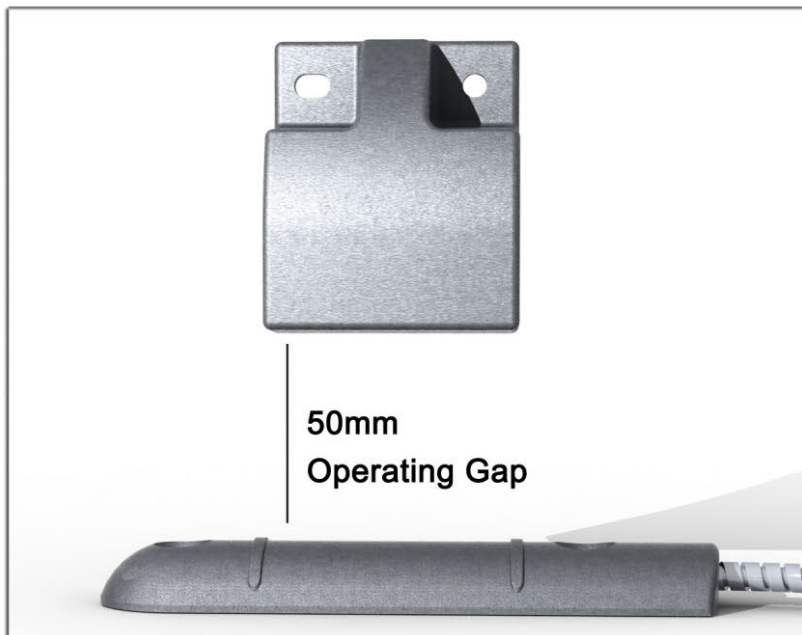

PSG2002

Roller Shutter Contact Grade 2

- Grade 2
- Suitable for Metal and Wooden Doors
- Fix Easily with Screws
- Cast Aluminium Construction
- Stainless Steel Cable Protection
- Cable Length 500mm

500mm Cable Length
Stainless Steel Protection