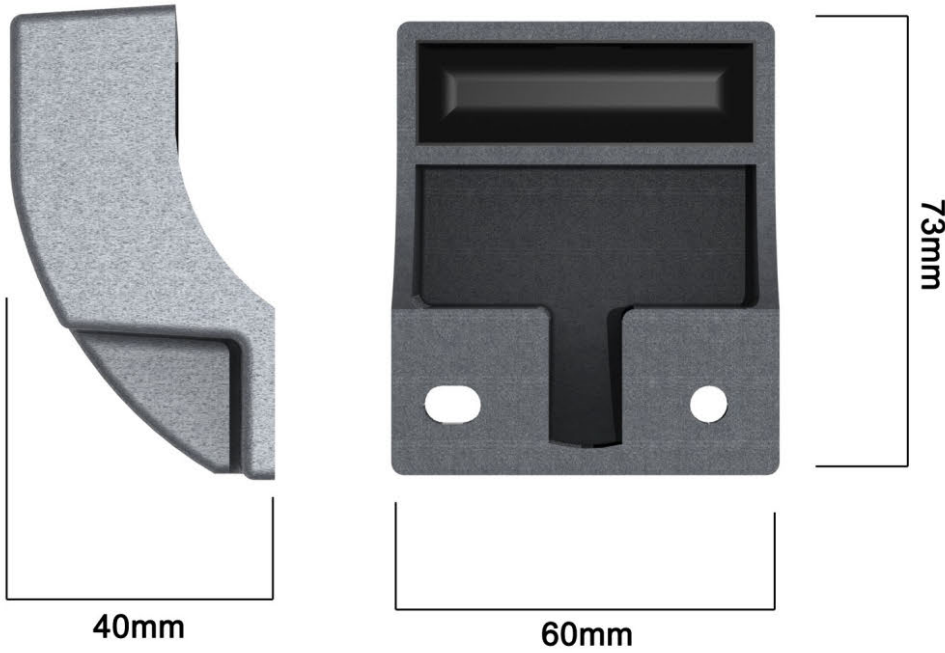

PSG2002

Roller Shutter Contact Grade 2

- Grade 2
- Suitable for Metal and Wooden Doors
- Fix Easily with Screws
- Cast Aluminium Construction
- Stainless Steel Cable Protection
- Cable Length 500mm

500mm Cable Length
Stainless Steel Protection