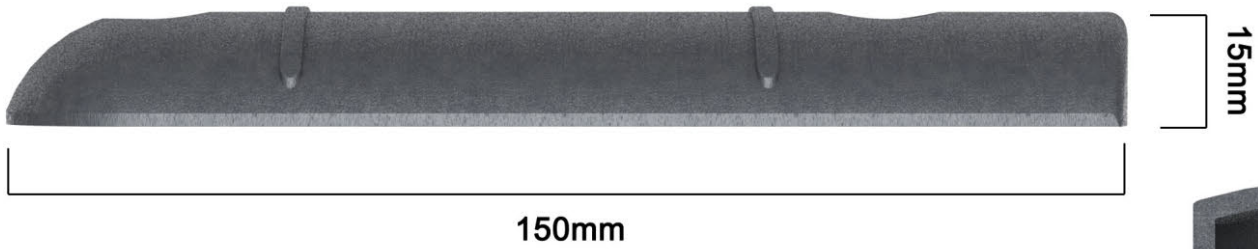

PSG2002

Roller Shutter Contact Grade 2

- Grade 2
- Suitable for Metal and Wooden Doors
- Fix Easily with Screws
- Cast Aluminium Construction
- Stainless Steel Cable Protection
- Cable Length 500mm

500mm Cable Length
Stainless Steel Protection